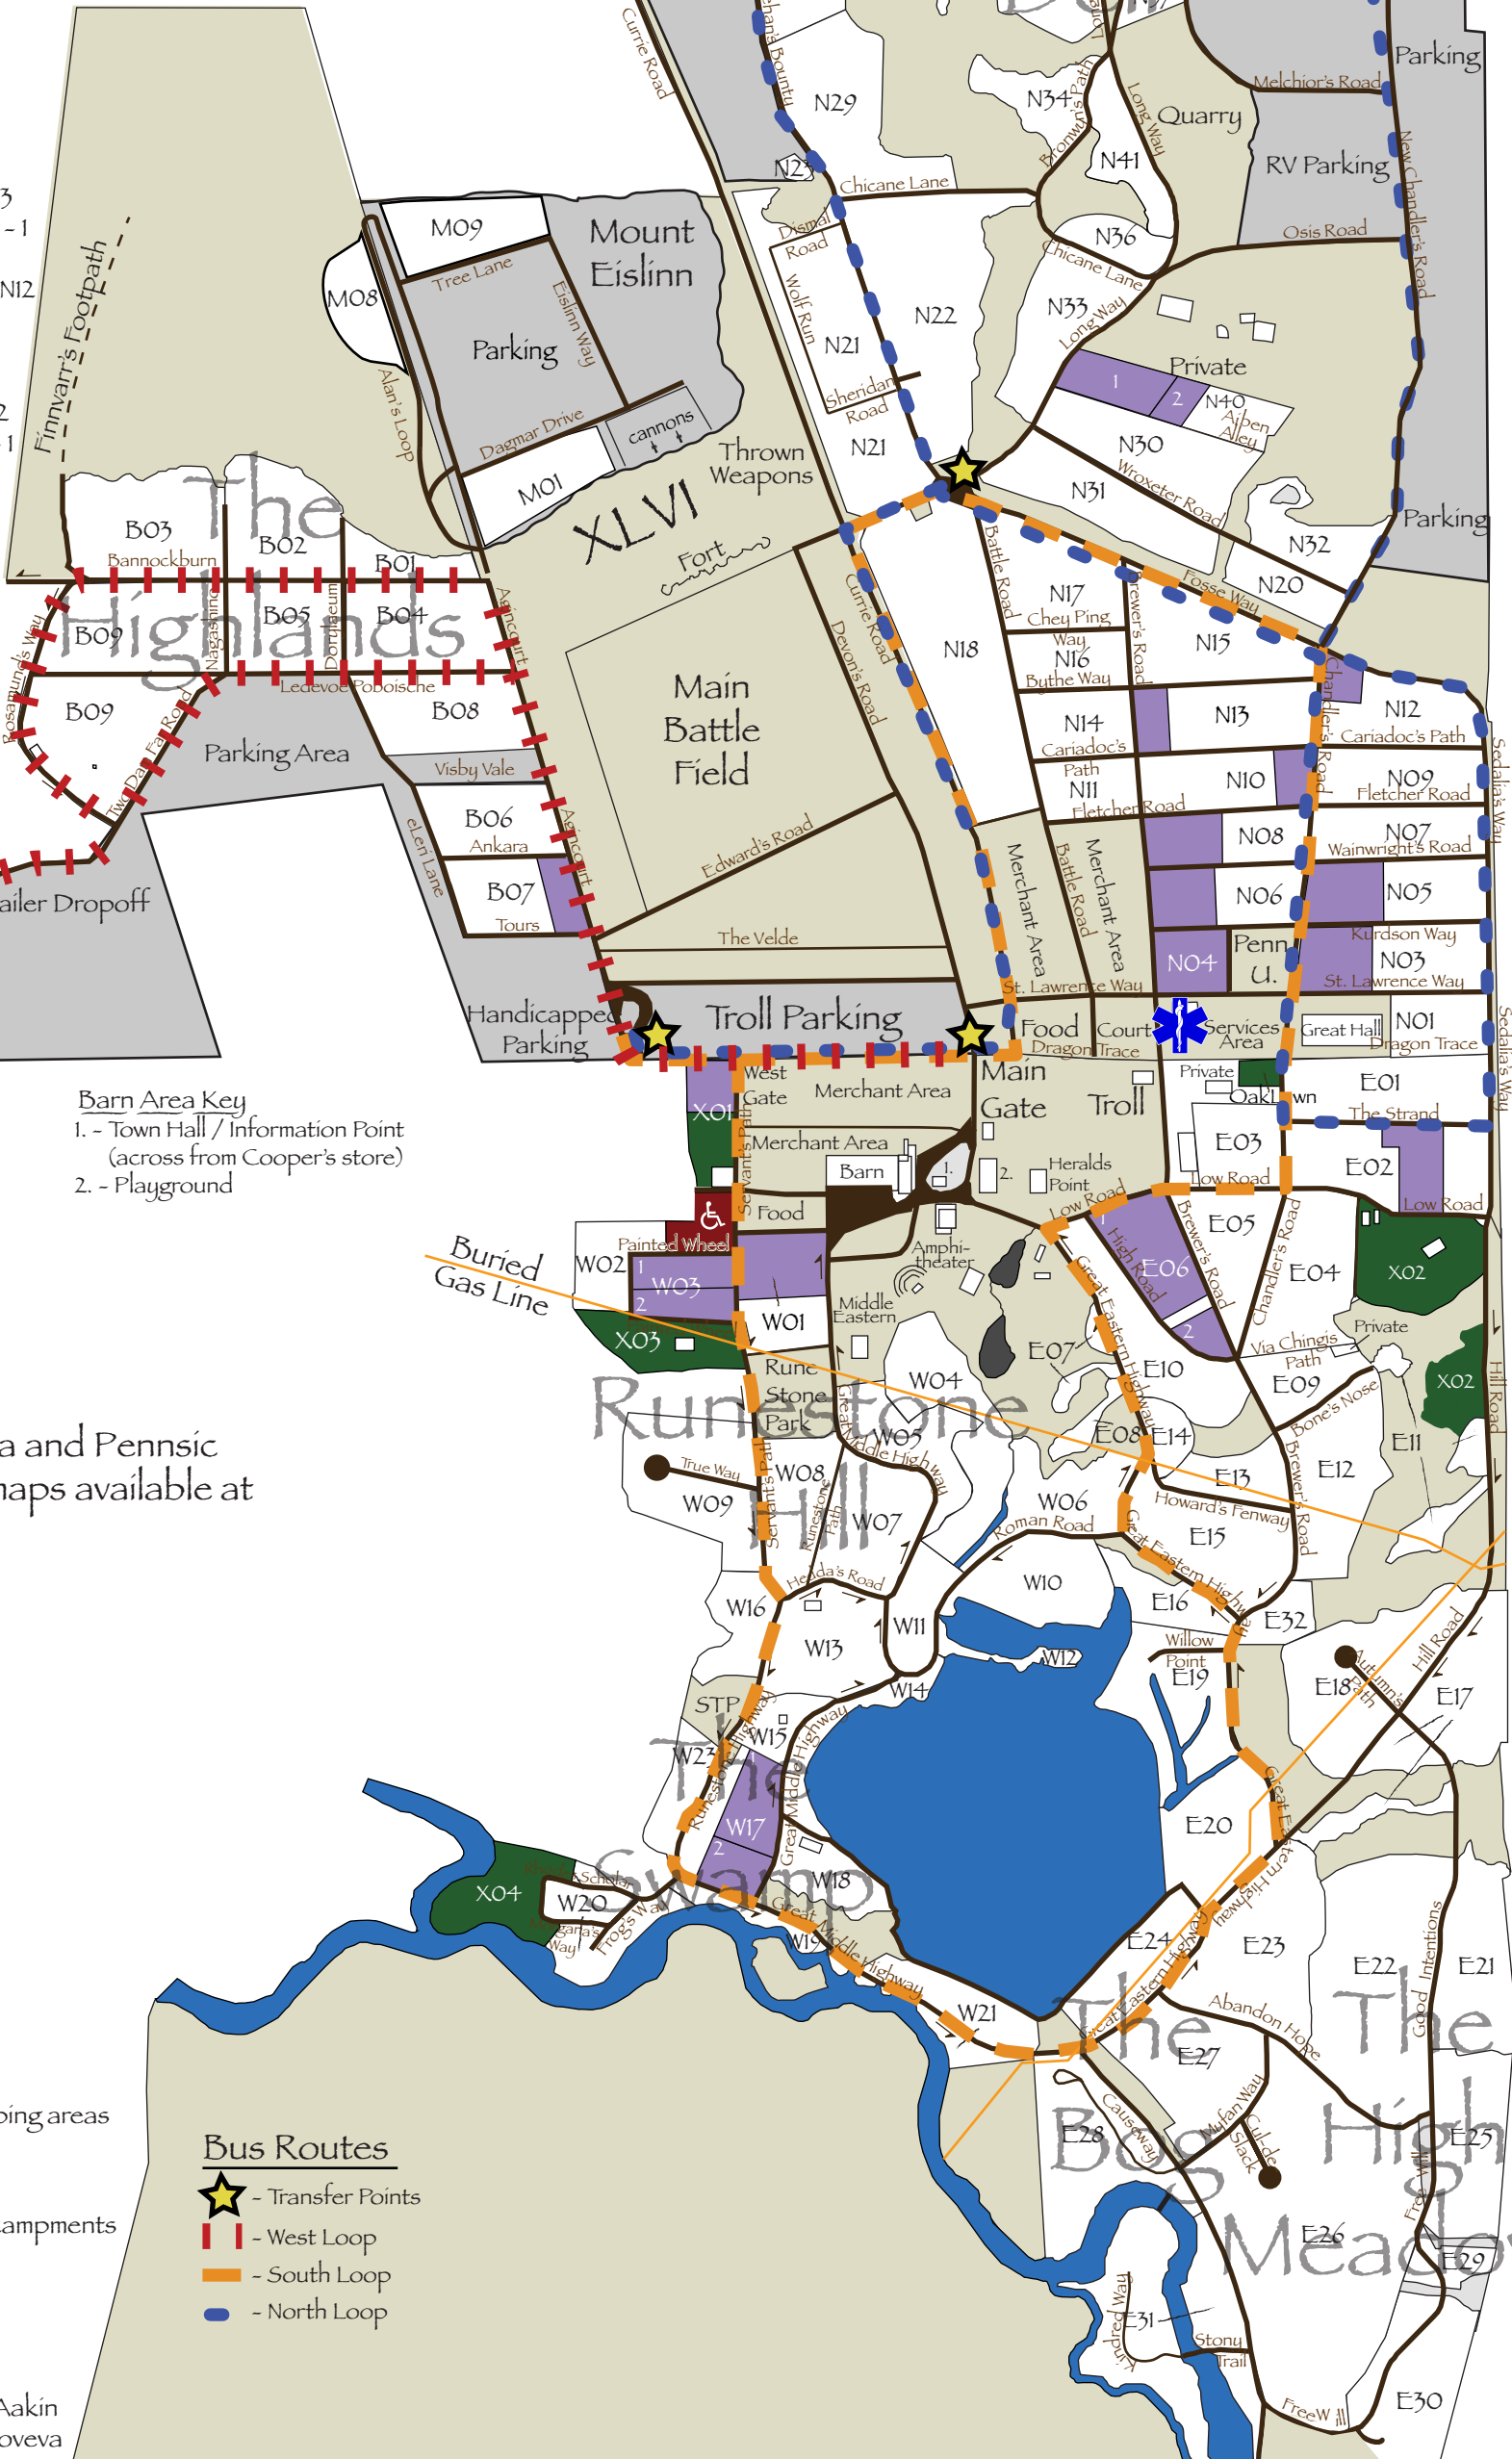

Scale
450 feet

Pennsic XLVI

Royal Encampments

- Æthelmearc - N04
- An Tir - E06 - 2
- Ansteorra - N06
- Artemisia - N08
- Atenveldt - N10
- Atlantia - N40 - 1
- Avacal - N40 - 2
- Caid - B07
- Calontir - N05
- Drachenwald - N13
- Ealdormere - W17 - 1
- East - E06 - 1
- Gleann Abhann - N12
- Lochac - X01
- Meridies - N03
- Middle - W01
- Northshield - E02
- Outlands - W03 - 1
- Trimaris - W17 - 2
- West - W03 - 2

Barn Area Key
 1. - Town Hall / Information Point
 (across from Cooper's store)
 2. - Playground

Archery Range
 Loop not to scale

Service Area and Pennsic University maps available at PU Point.

- Non-camping areas
- Parking
- Royal encampments
- X blocks
- Water

- Bus Routes**
- Transfer Points
 - West Loop
 - South Loop
 - North Loop

Map created by Aakin
 Updated by Genevieve