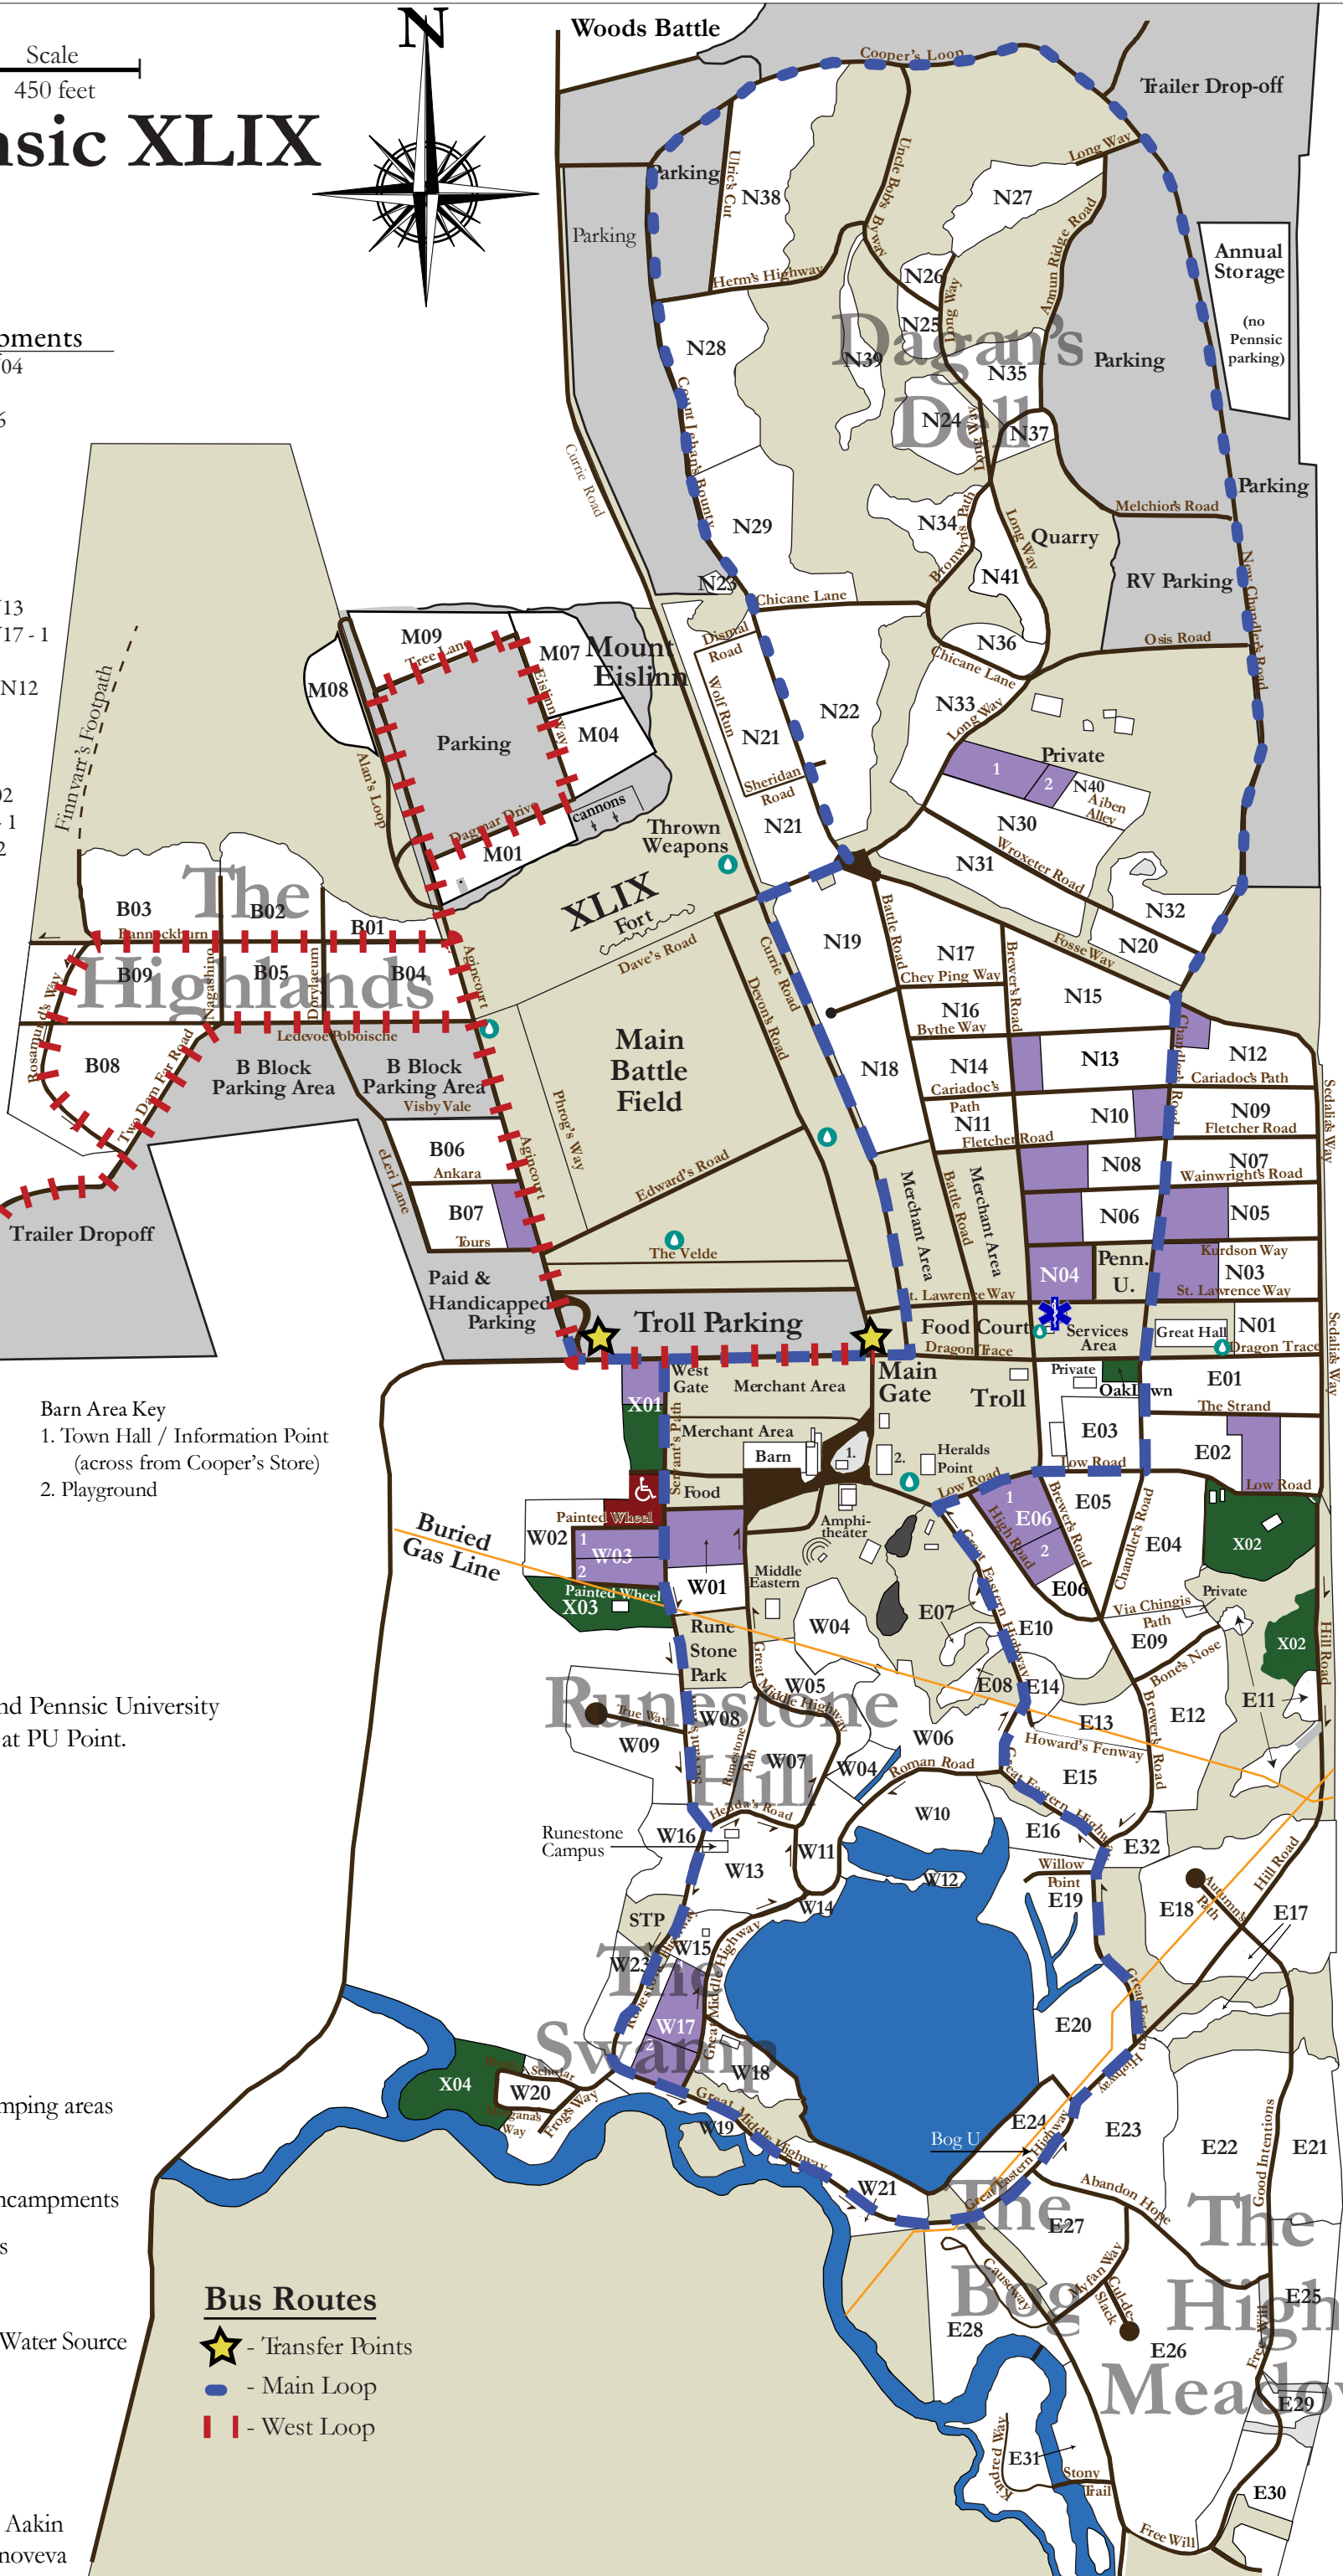

Pennsic XLIX

Scale
450 feet

Royal Encampments

- Æthelmea rc - N04
- An Tir - E06 - 2
- Ansteora - N06
- Artemisia - N08
- Atenveldt - N10
- Atlantia - N40 - 1
- Avacal - N40 - 2
- Caid - B07
- Calontir - N05
- Drachenwald - N13
- Ealdormere - W17 - 1
- East - E06 - 1
- Gleann Abhann - N12
- Lochac - X01
- Meridies - N03
- Middle - W01
- No rthshield - E02
- Outlands - W03 - 1
- Timaris - W17 - 2
- West - W03 - 2

Archery Range

- Barn Area Key
1. Town Hall / Information Point (across from Cooper's Store)
 2. Playground

Service Area and Pennsic University maps available at PU Point.

- Non-camping areas
- Parking
- Royal encampments
- X blocks
- Water
- Filtered Water Source

Bus Routes

- Transfer Points
- Main Loop
- West Loop